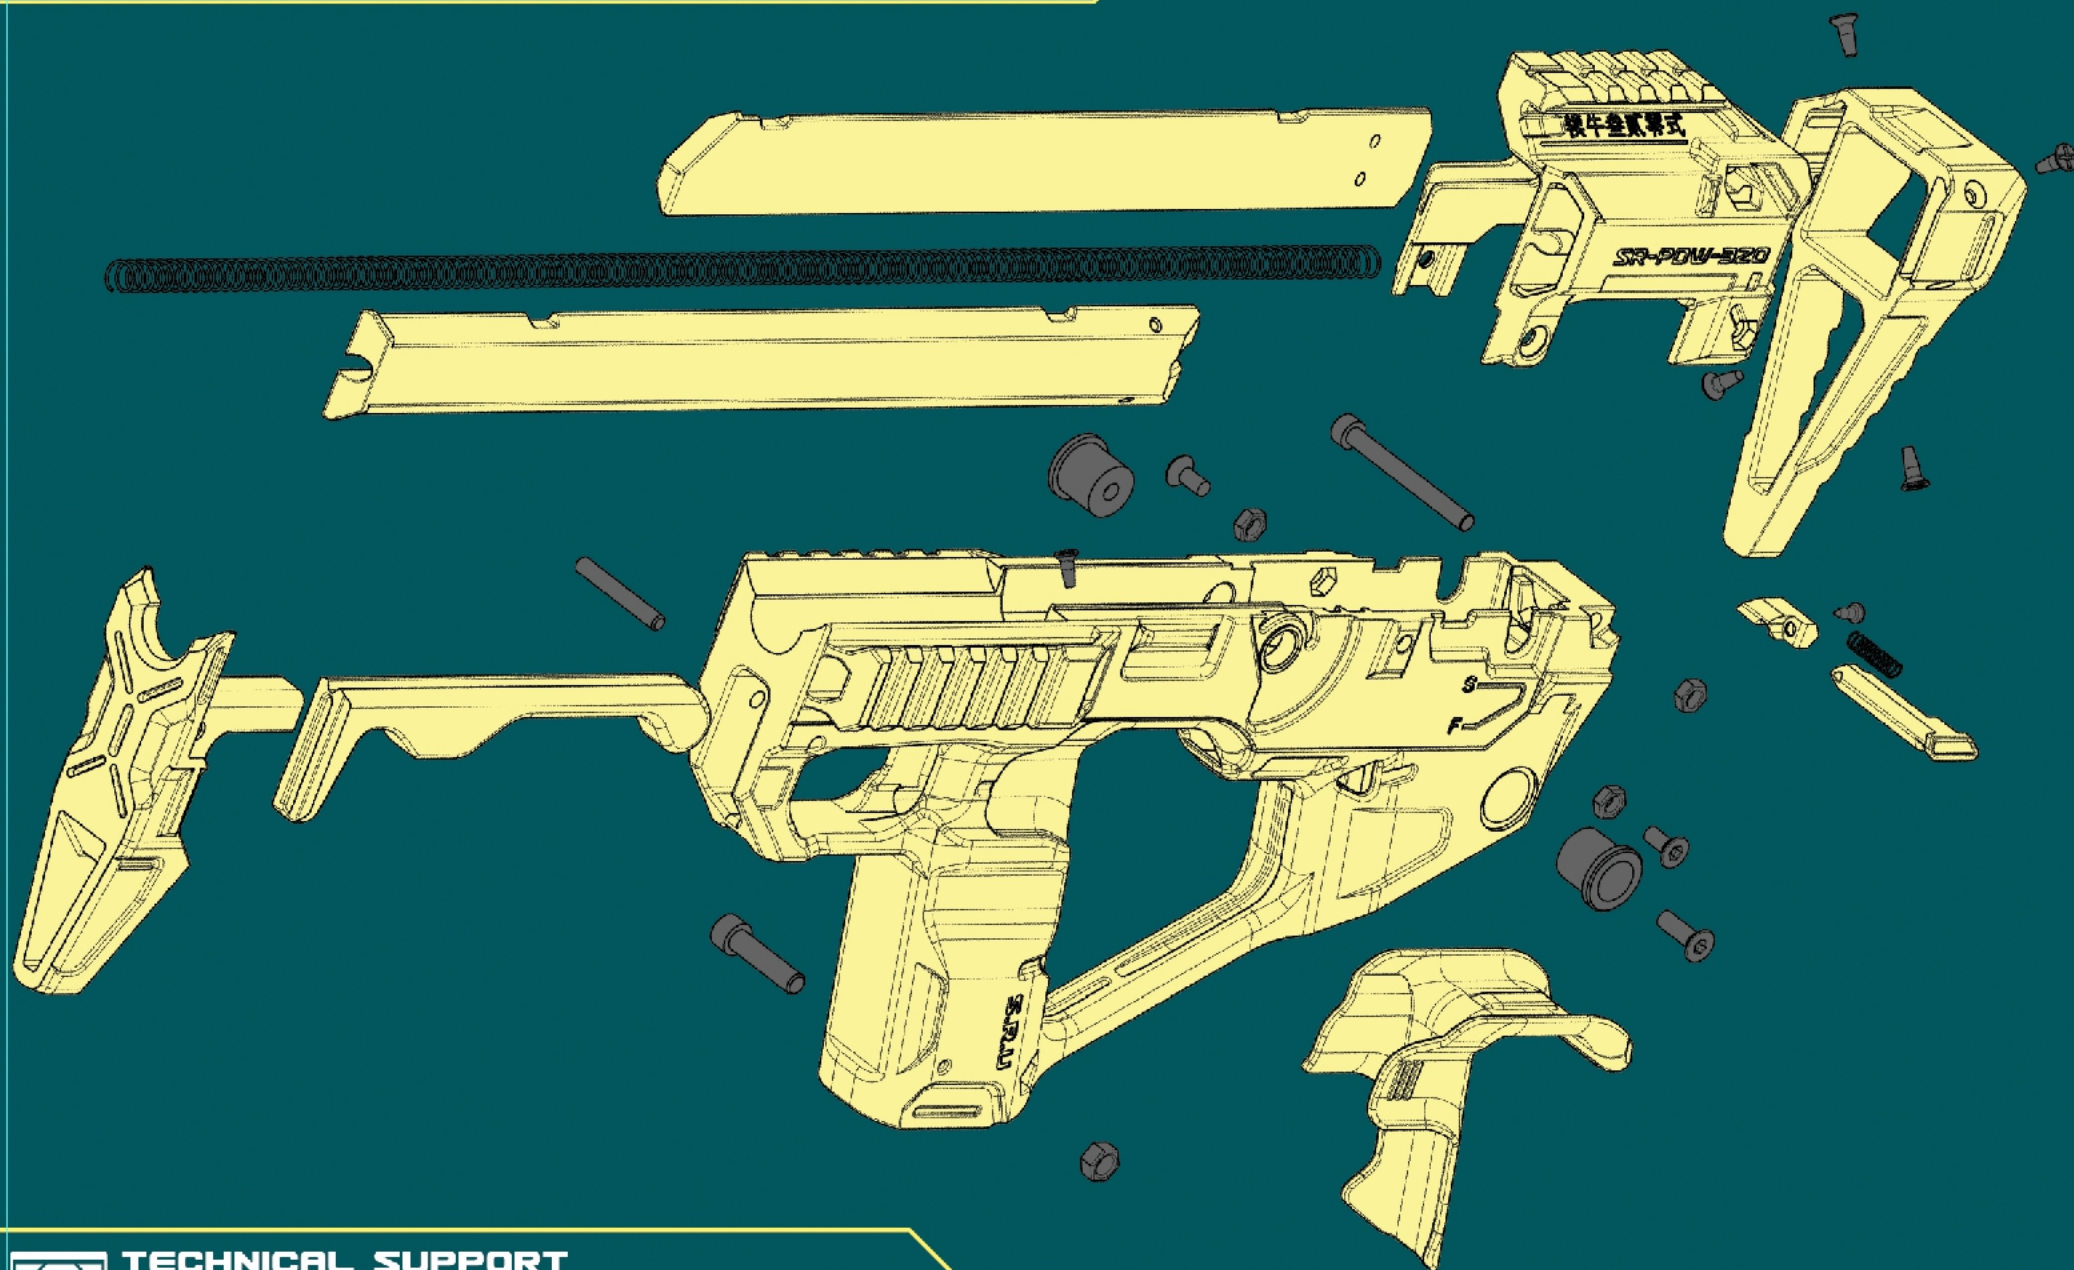

SR-PDW-320 BULLPUP KIT

FOR WE F17/F18 (P320) GBB

TECHNICAL SUPPORT
SRU.PRECISION@GMAIL.COM
WWW.SRU-PRECISION.COM
WWW.FACEBOOK.COM/SRUGBB