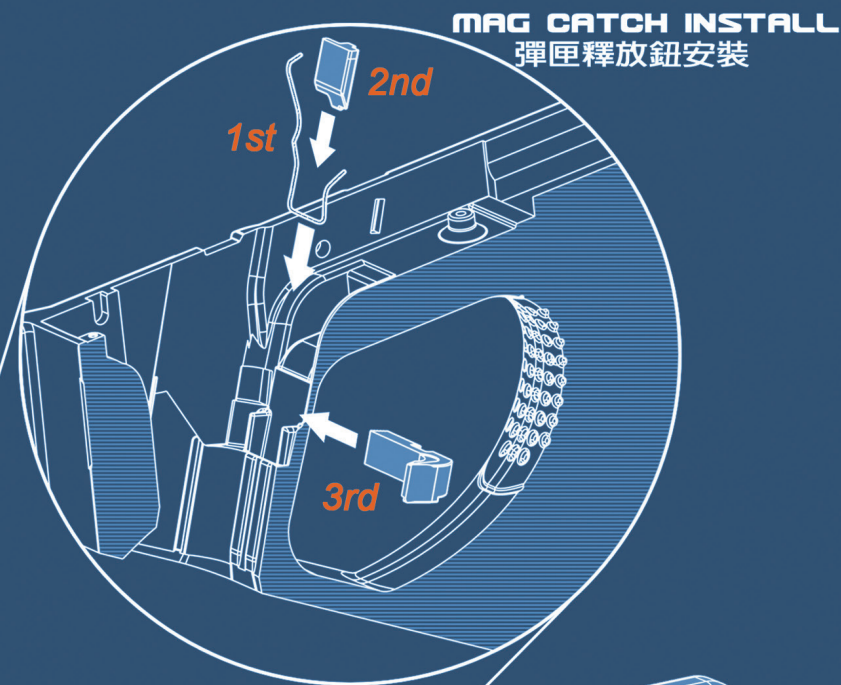

SR-PDW-P3 CARBINE KIT INSTALLATION INSTRUCTION

SR-PDW-P3 卡賓套件安裝說明

TECHNICAL SUPPORT
 SRU.PRECISION@GMAIL.COM
 WWW.SRU-PRECISION.COM
 WWW.FACEBOOK.COM/SRUGBB