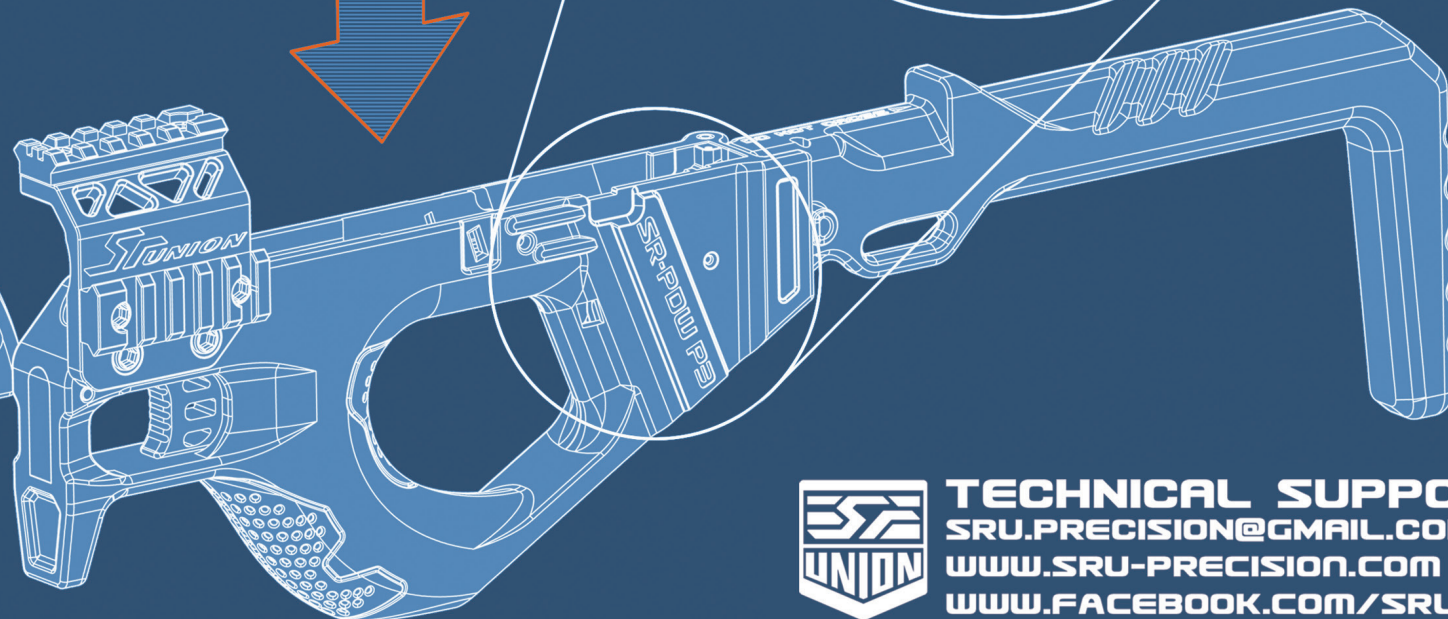

SR-PDW-P3 CARBINE KIT INSTALLATION INSTRUCTION

SR-PDW-P3 卡賓套件安裝說明

TECHNICAL SUPPORT
 SRU.PRECISION@GMAIL.COM
 WWW.SRU-PRECISION.COM
 WWW.FACEBOOK.COM/SRUGBB