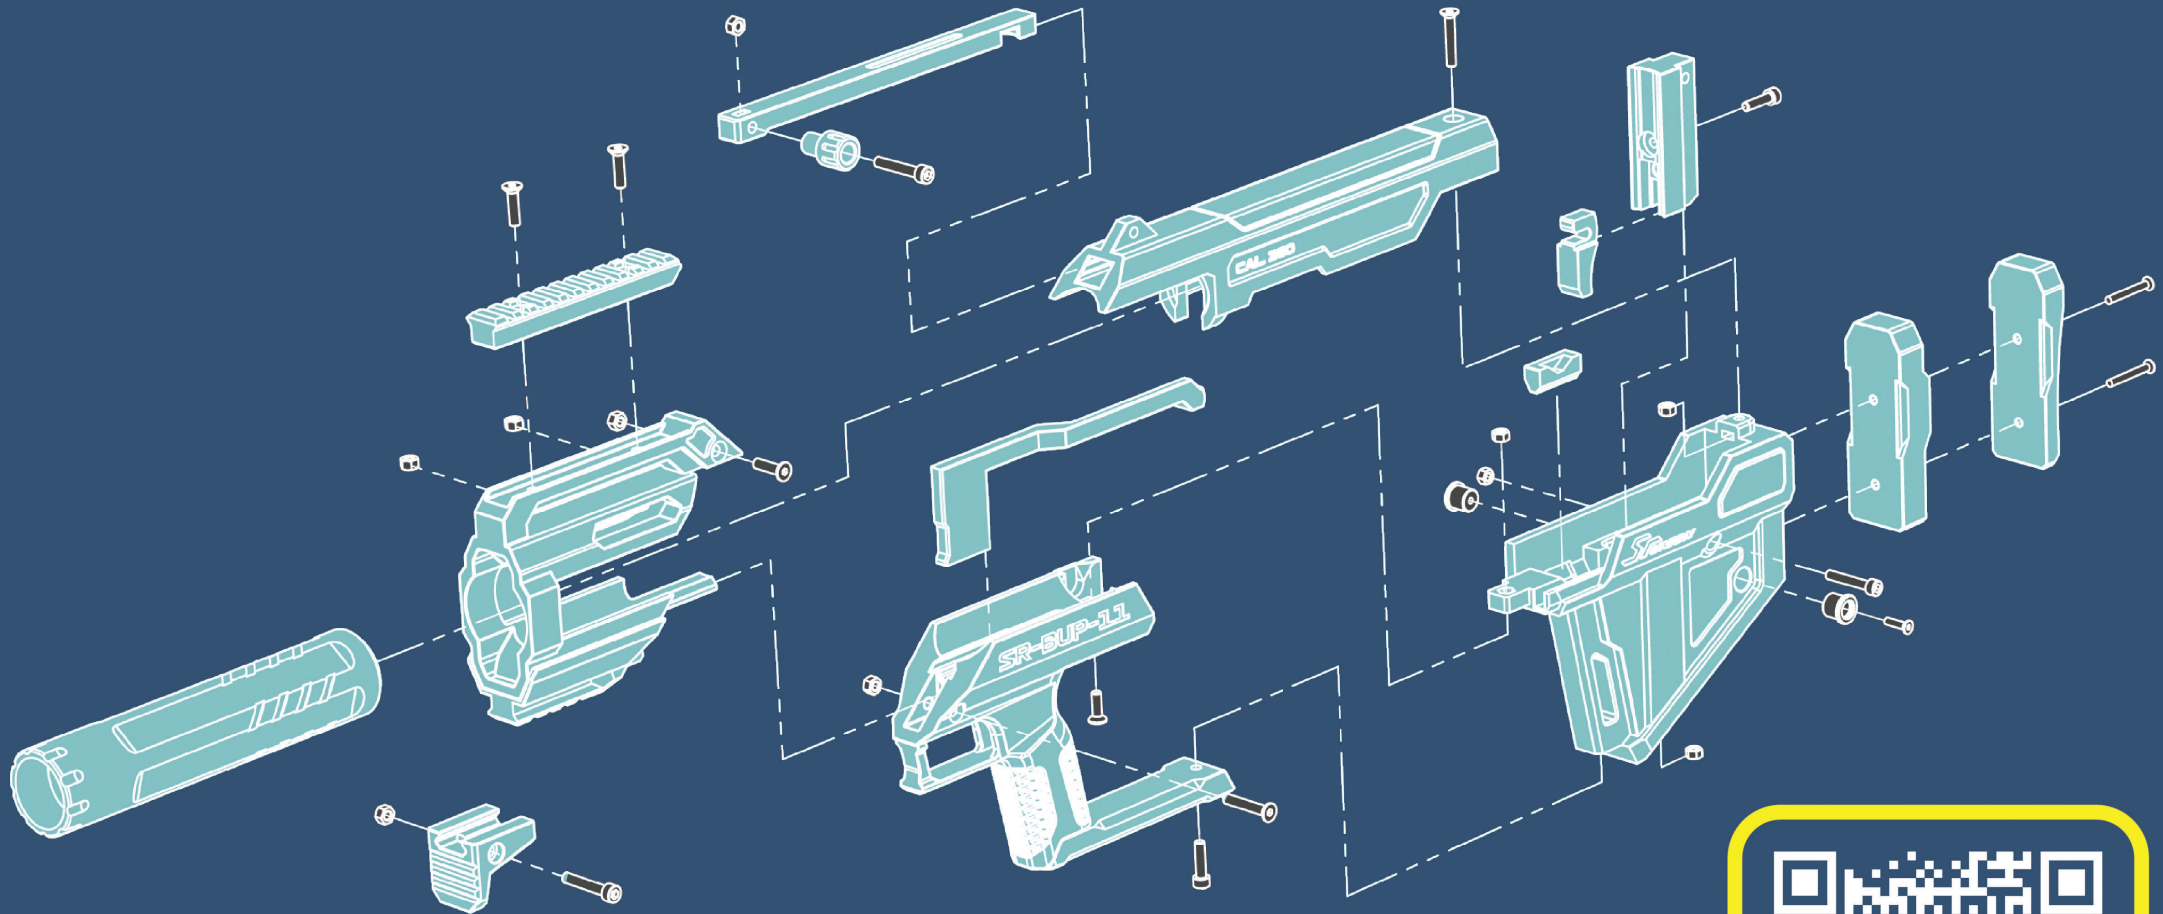

SR-BUP-11 KIT

FOR KSC/KWA/HFC MAC-11 GBB

INSTALLATION INSTRUCTION
QR CODE SCAN

TECHNICAL SUPPORT
SRU.PRECISION@GMAIL.COM
WWW.SRU-PRECISION.COM
WWW.FACEBOOK.COM/SRUGBB