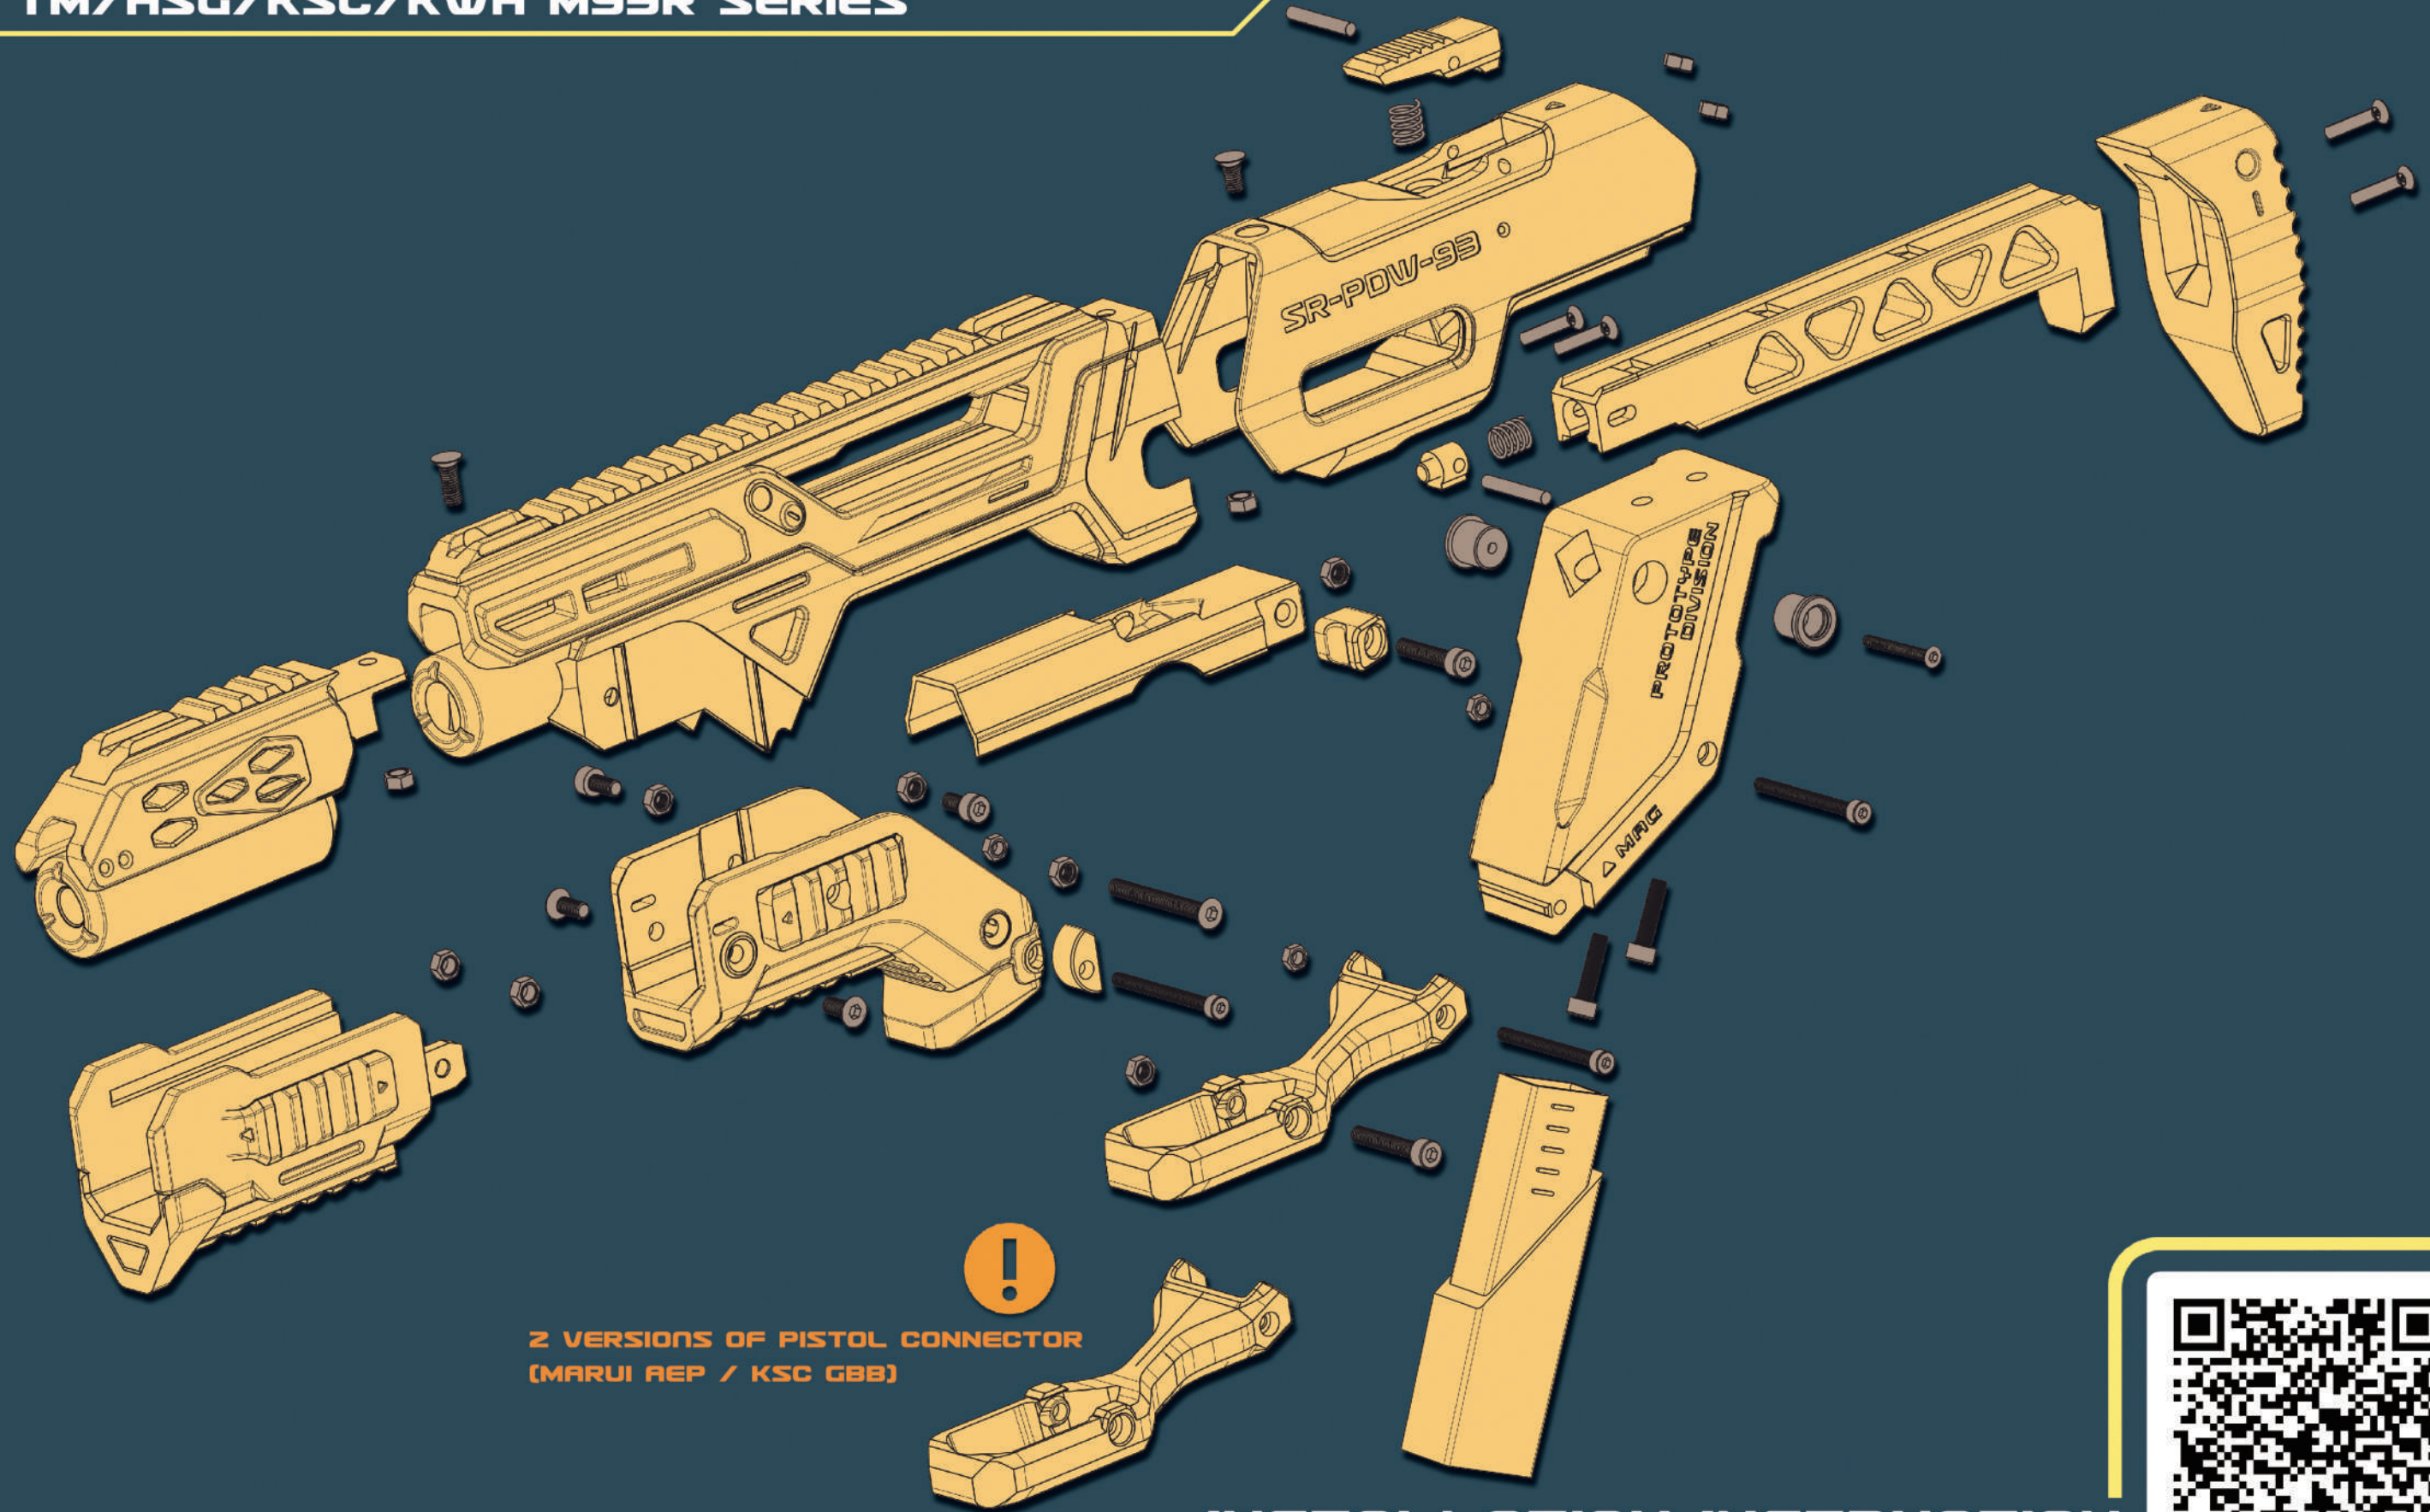

SR-PDW-93 AEP / GBB

FOR TM/ASG/KSC/KWA M93R SERIES

2 VERSIONS OF PISTOL CONNECTOR
(MARUI AEP / KSC GBB)

INSTALLATION INSTRUCTION
QR CODE SCAN

TECHNICAL SUPPORT
SRU.PRECISION@GMAIL.COM
WWW.SRU-PRECISION.COM
WWW.FACEBOOK.COM/SRUGBB