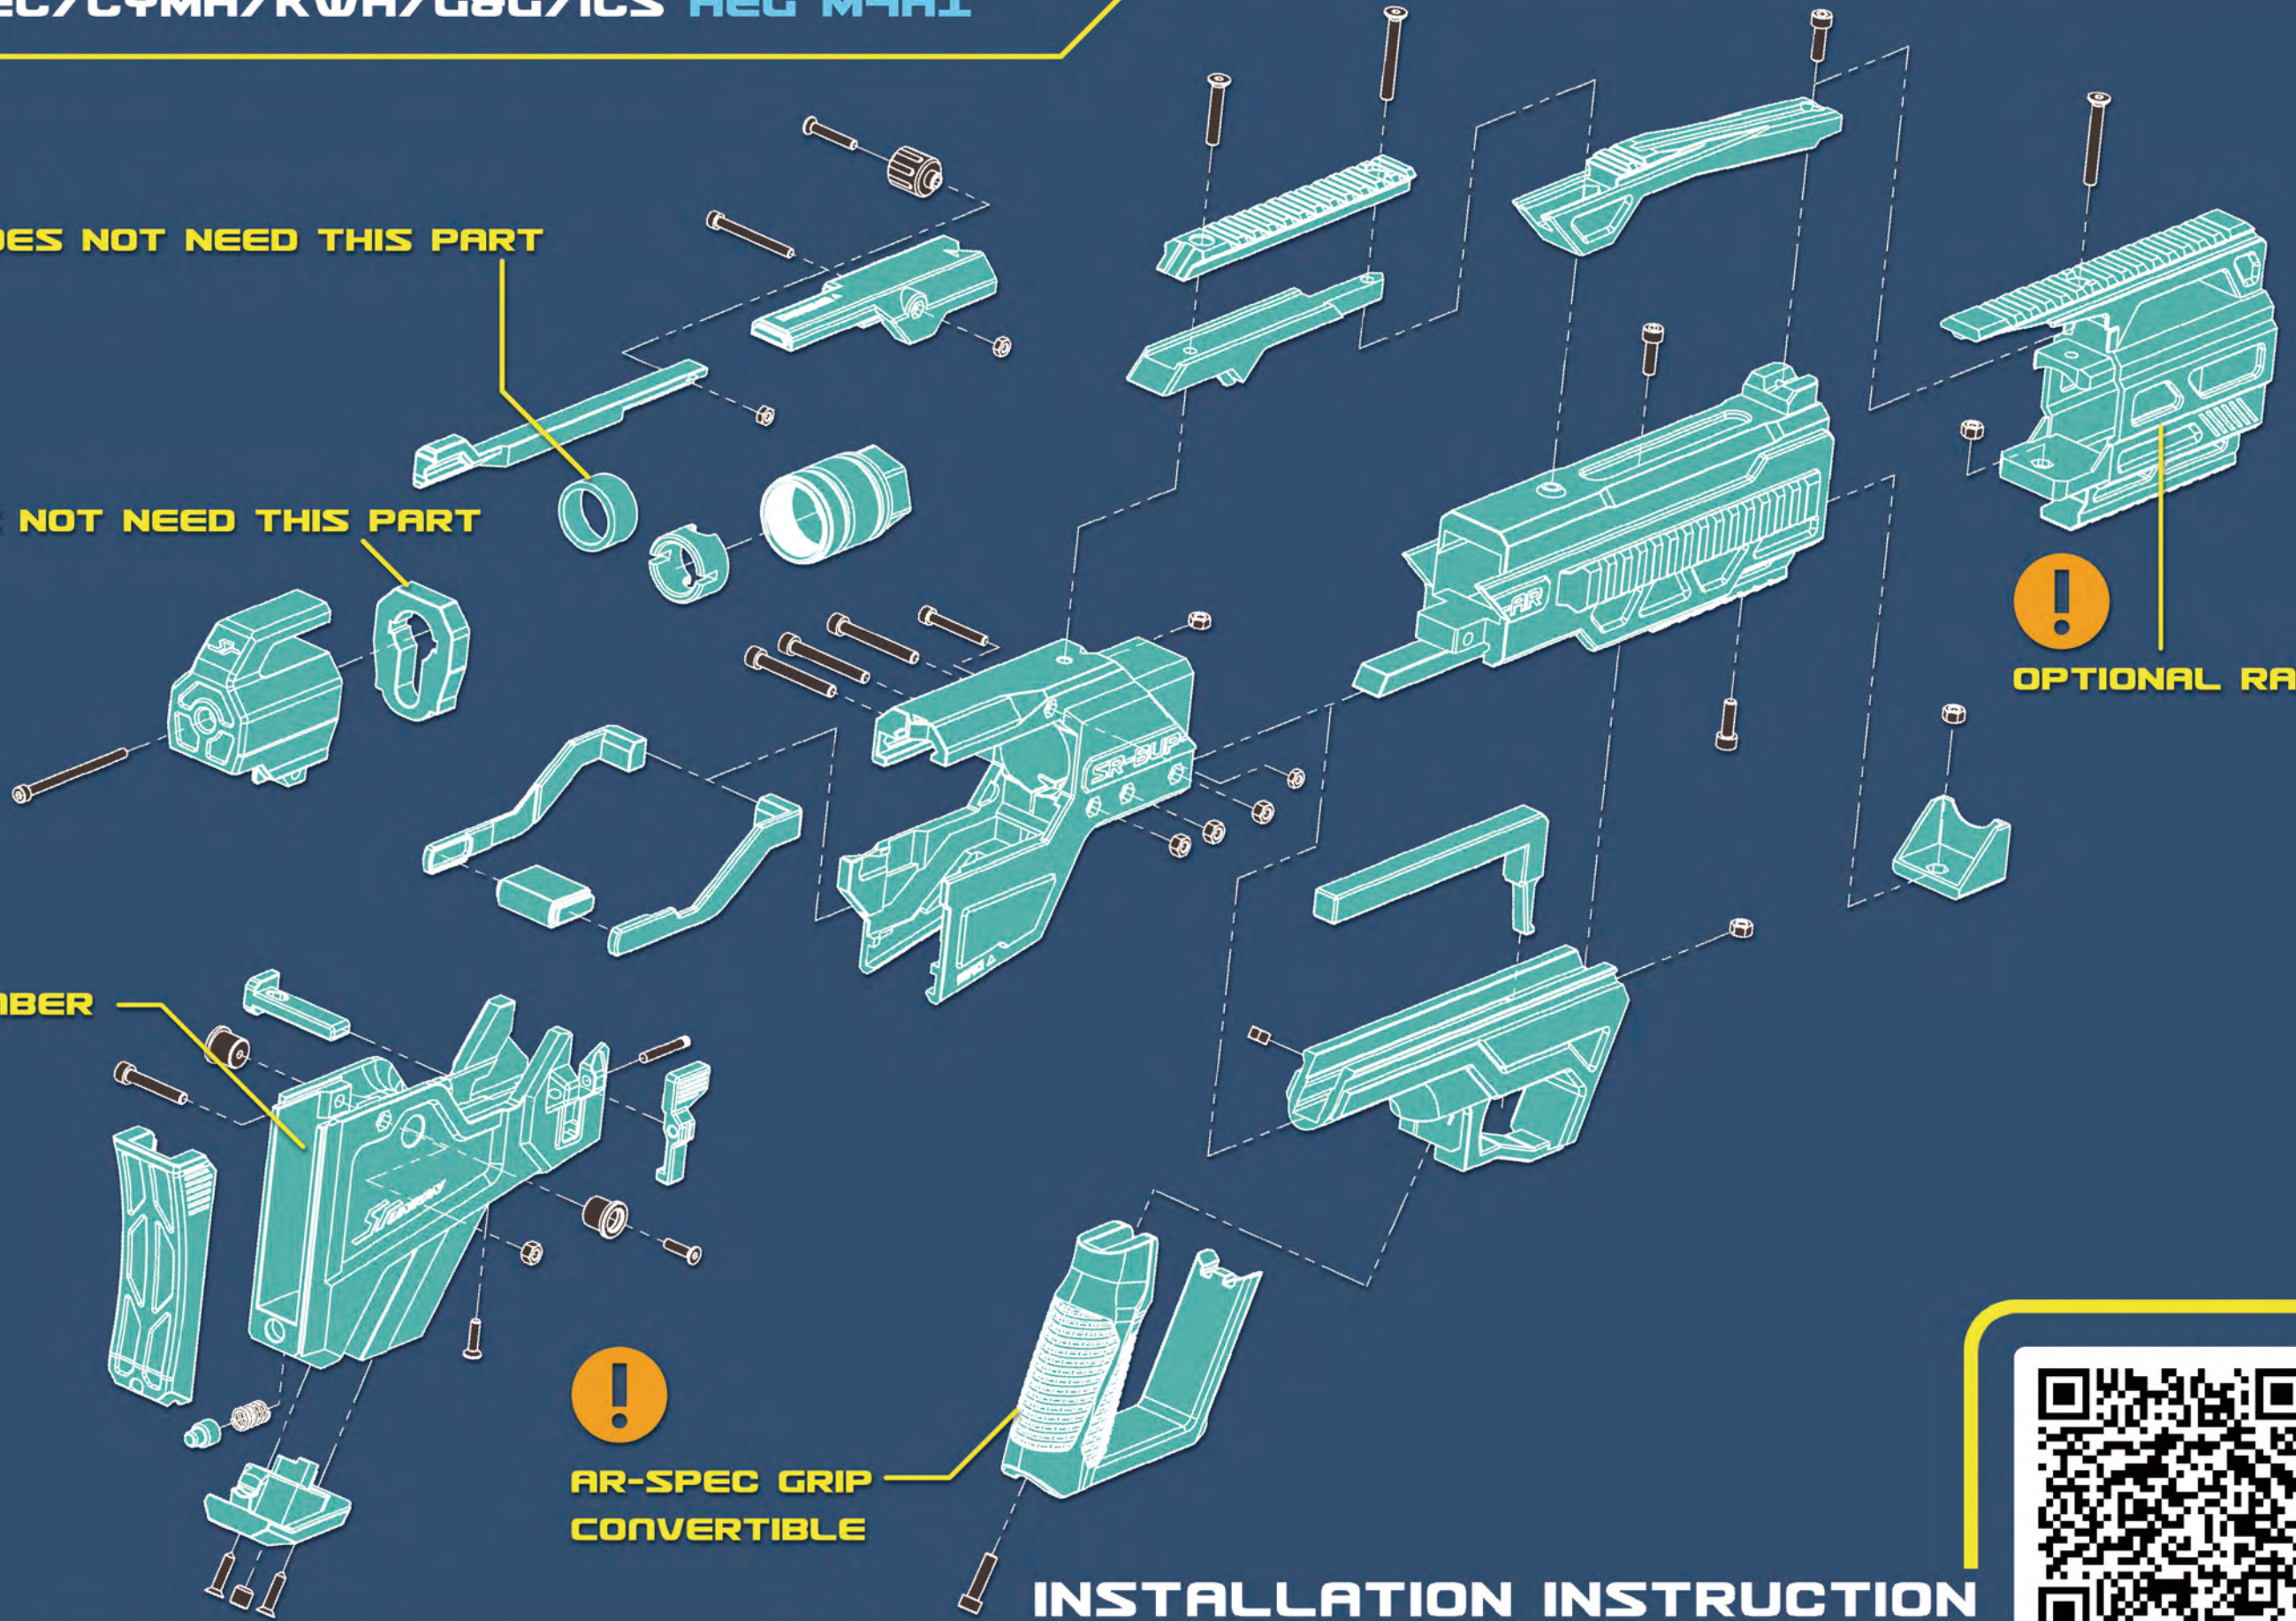

SR-BUP-AR AEG KIT

FOR TM-SPEC/CYMA/KWA/G&G/ICS AEG M4A1

MARUI-SPEC DOES NOT NEED THIS PART

ICS-SPEC DOES NOT NEED THIS PART

BATTERY CHAMBER

AR-SPEC GRIP CONVERTIBLE

OPTIONAL RAIL

**INSTALLATION INSTRUCTION
QR CODE SCAN**