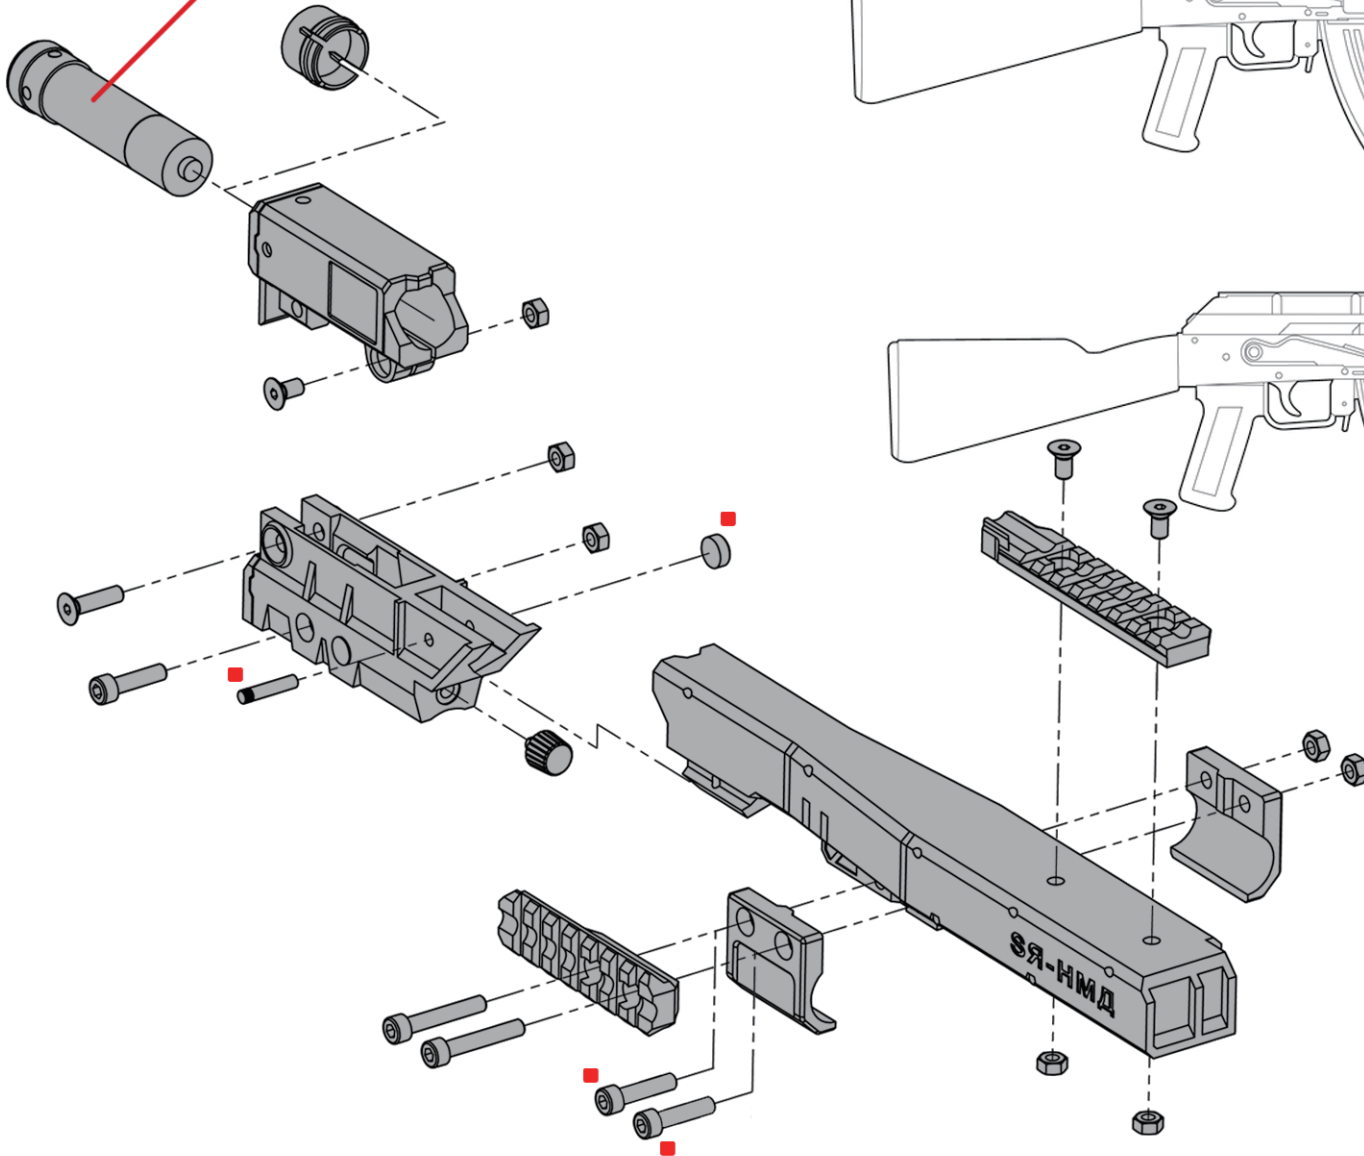

SR-HMA-KIT

SRU HEAVILY MODIFIED AK
FOR MARUI/GHK/LCT AK SYSTEM

DRIVEN BY 3PCS OF LR44 BATTERY

TECHNICAL SUPPORT
WWW.SRU-PRECISION.COM
SRU.PRECISION@GMAIL.COM