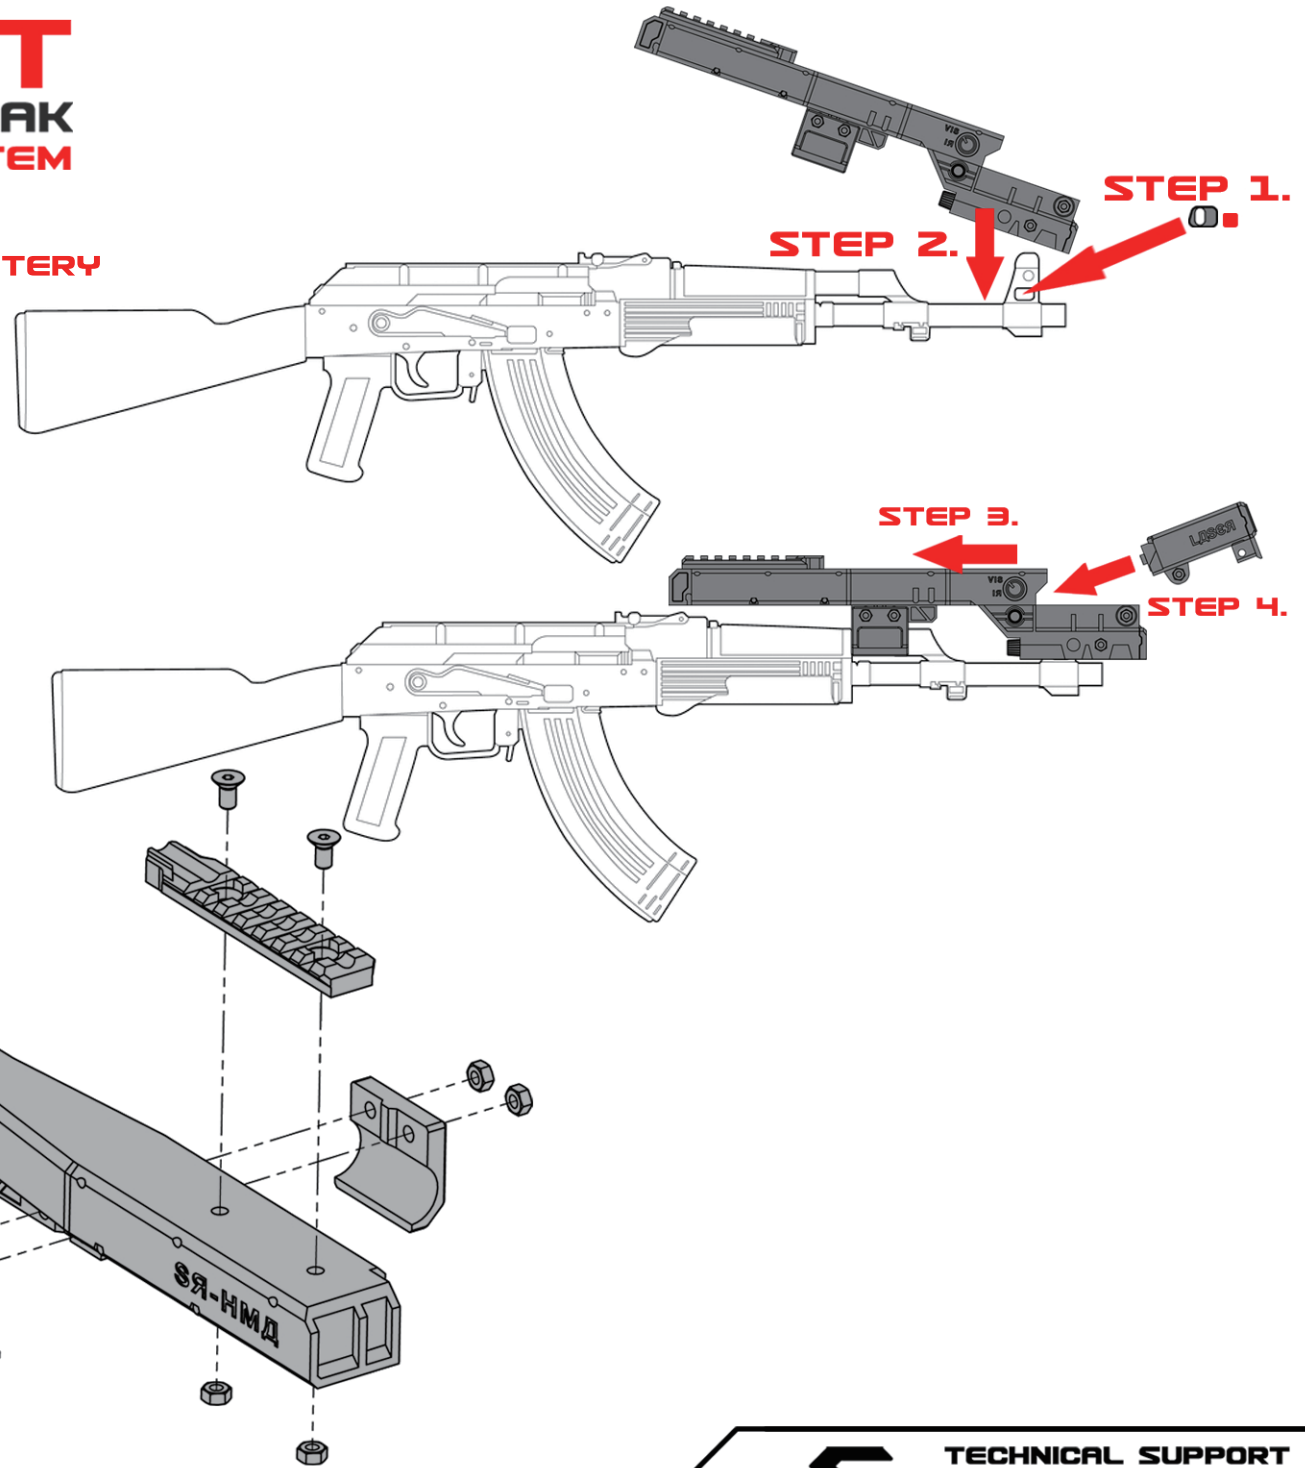

SR-HMA-KIT

SRU HEAVILY MODIFIED AK
FOR MARUI/GHK/LCT AK SYSTEM

DRIVEN BY 3PCS OF LR44 BATTERY

TECHNICAL SUPPORT
WWW.SRU-PRECISION.COM
SRU.PRECISION@GMAIL.COM