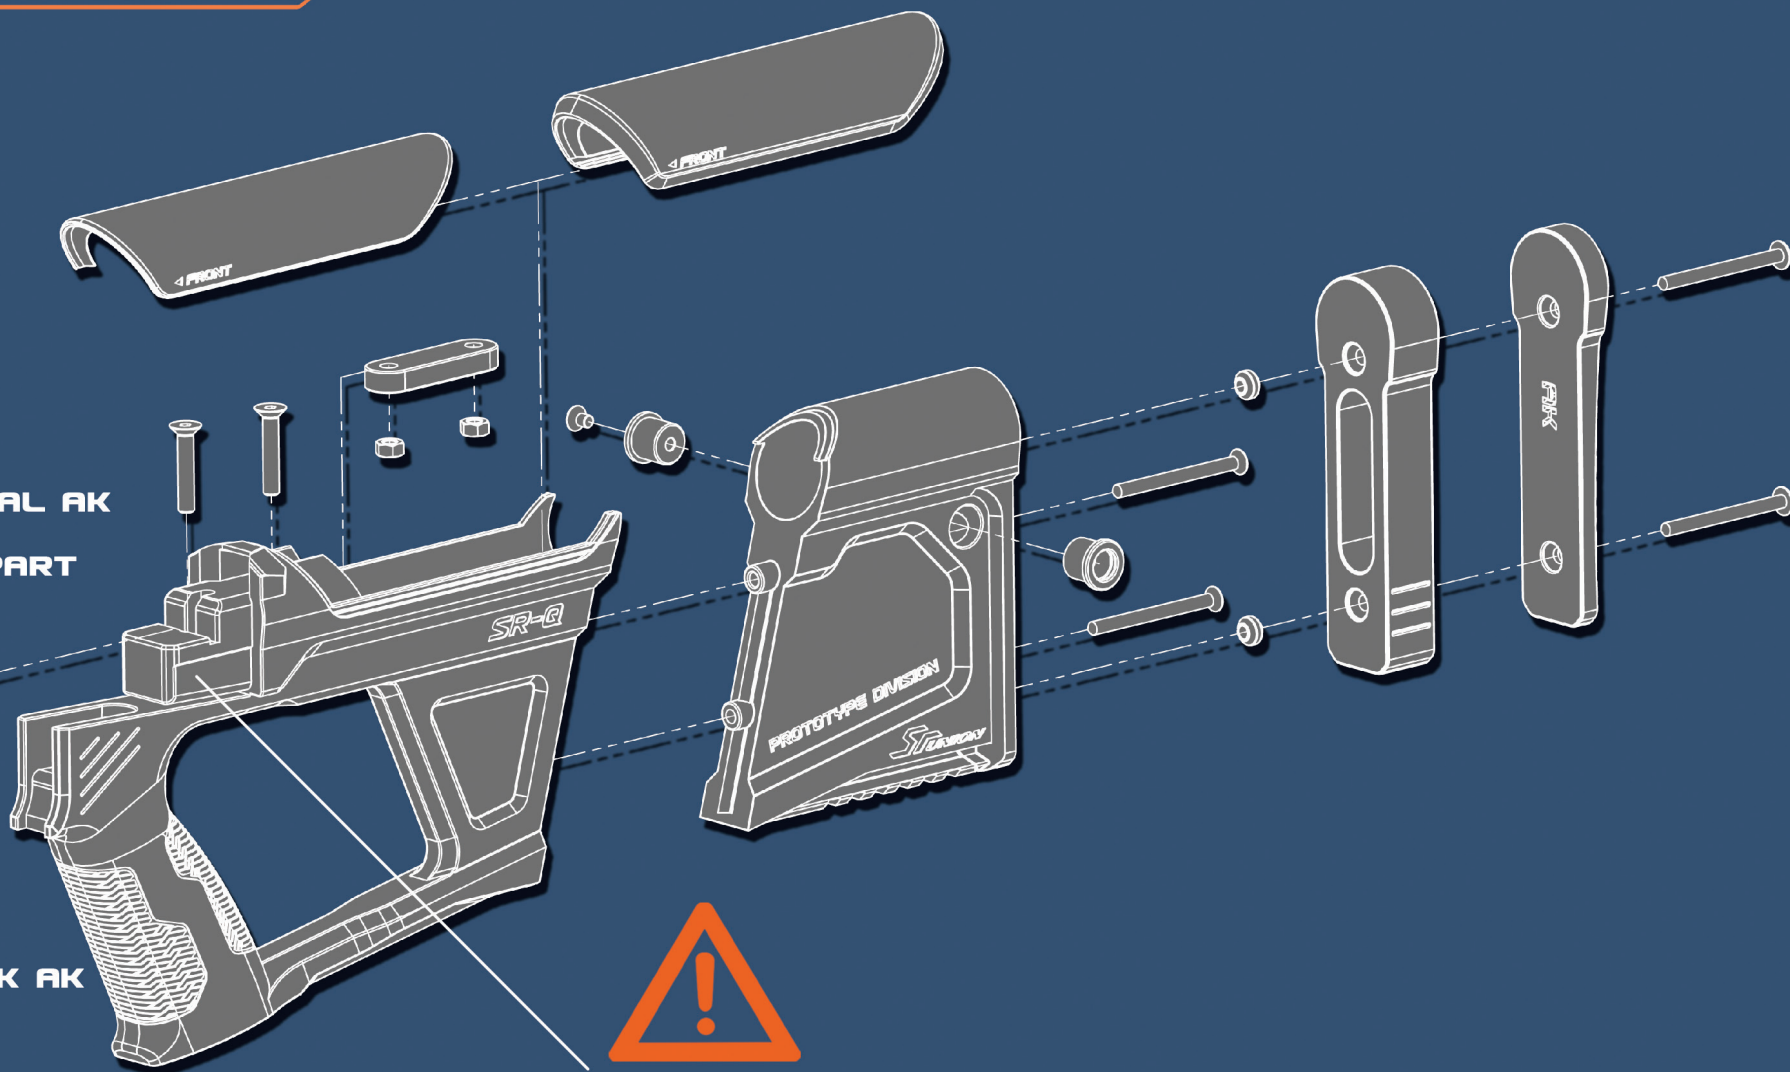

SR-SRQ-AK KIT

FOR GHK / WE / REAL AK

FOR ADAPTING REAL AK

A PART

B PART

FOR ADAPTING GHK AK

DO NOT PUT ON A / B PART FOR ADAPTING WE AK

TECHNICAL SUPPORT
SRU.PRECISION@GMAIL.COM
WWW.SRU-PRECISION.COM
WWW.FACEBOOK.COM/SRUGBB